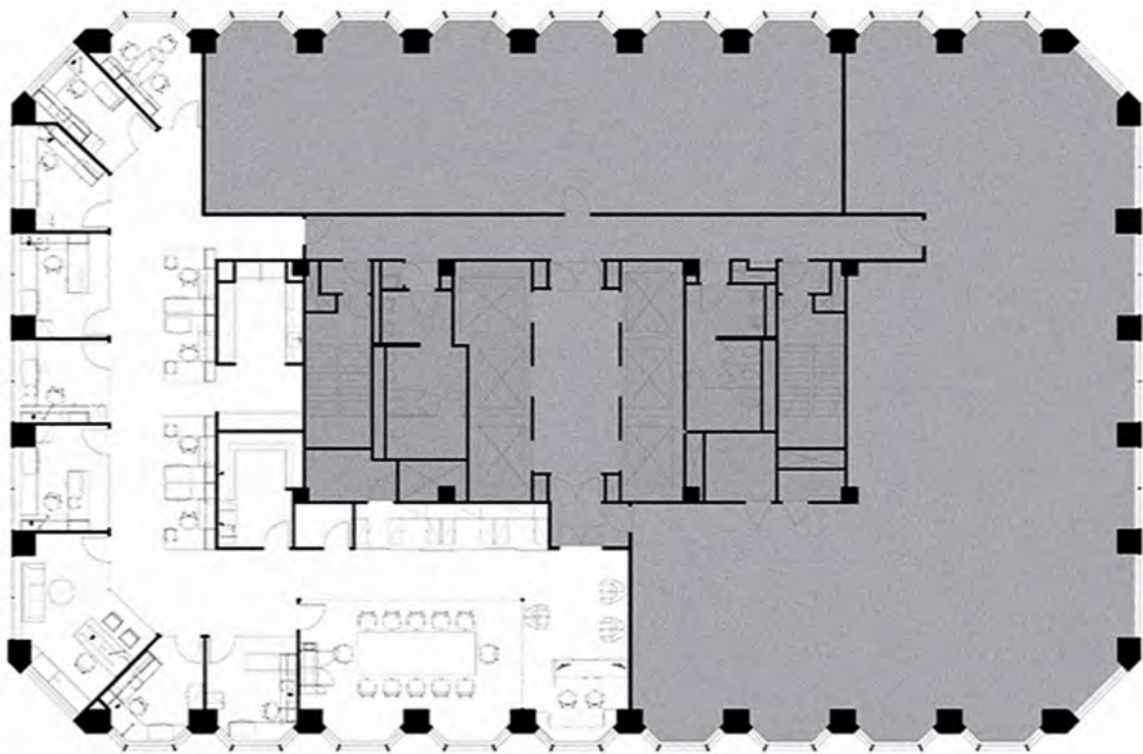

ARCHIPEIDIUM

2018

**365
buildings | architects**

Winter & Ross | DL English Design
San Francisco | CA | USA | 2014

© Paulo Marroquin

Wednesday
Mittwoch
Mercredi

12109

DL English Design created the family law office of Winter & Ross in San Francisco, CA, to provide a calm environment for clients often feeling otherwise. The use of glass, openness, and warmth inspires a positive atmosphere to offset negative emotions often associated with difficult life situations. Upon arrival, clients are greeted with a glass-enclosed conference room and large-scale windows to provide expansive views of Treasure Island and the Bay Bridge. Clean, modern furniture pieces in white, cream, and warm-wood tones punctuate the space to create a feeling of safety. Eclectic fine art pieces from the owner's collection highlight the space to establish a sense of elegance with a dash of humor. The layout brings in an abundance of natural light to signify the prospect of new possibilities, life chapters, and relationships.